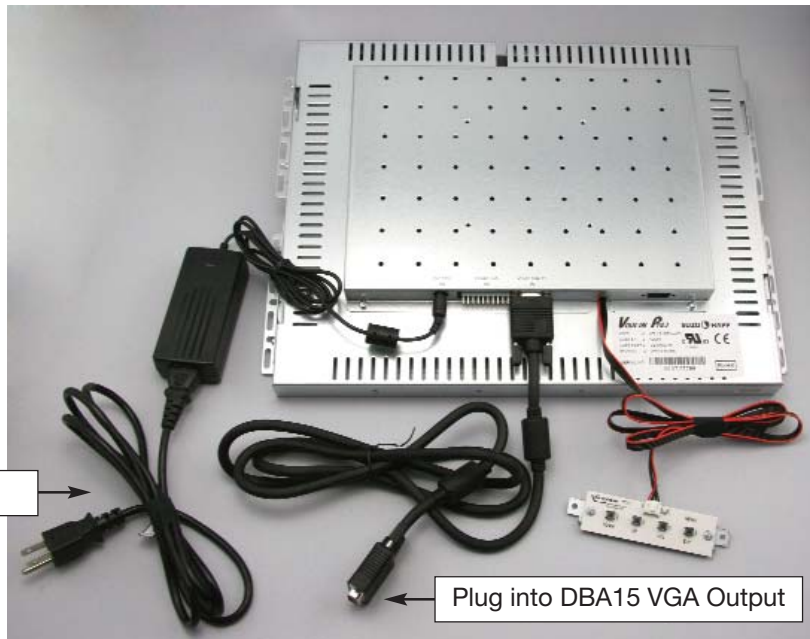

VGA Setup Diagram