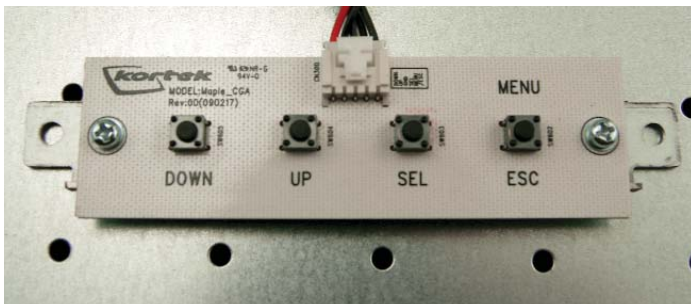

SUZO HAPP
GAMING, AMUSEMENT AND INDUSTRIAL COMPONENTS

suzohapp.com

VGA Setup Diagram

CGA Setup Diagram

Remote On Screen Display (OSD)

Connector View on Back of LCD