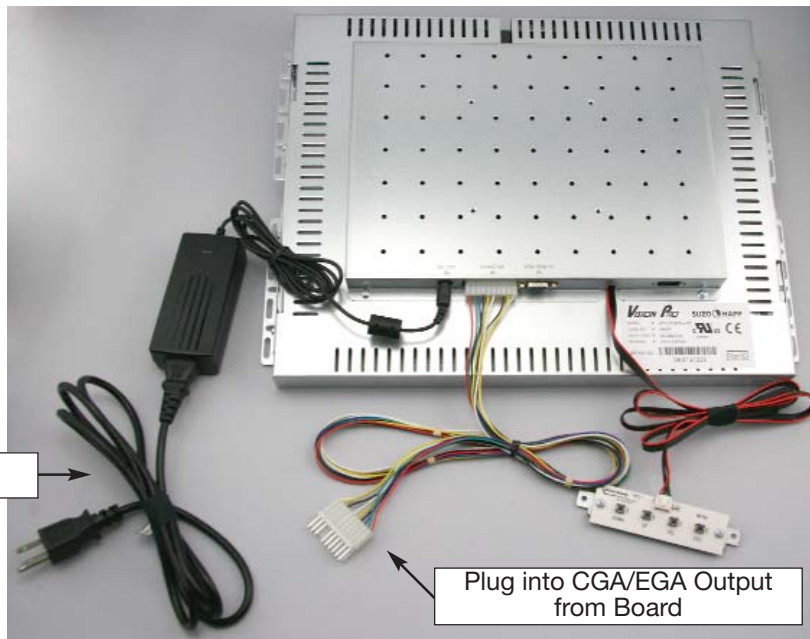

8. V-SIZE - Adjusts Vertical end position of picture
Bottom of screen.

9. CLOCK - (DOT Clock) adjusts the total size of picture
from left to right.

10. PHASE - Focus adjustment.

IMAGE MENU	
EXIT	
GAME	
RESET POSTION	
INPUT LEVEL	Step 1
AUTO COLOR	
H-START	892
V-START	31
H-SIZE	640
V-SIZE	480
CLOCK	801
PHASE	97

SUZO HAPP
GAMING, AMUSEMENT AND INDUSTRIAL COMPONENTS

suzohapp.com

VGA Setup Diagram

CGA Setup Diagram

Remote On Screen Display (OSD)

Connector View on Back of LCD